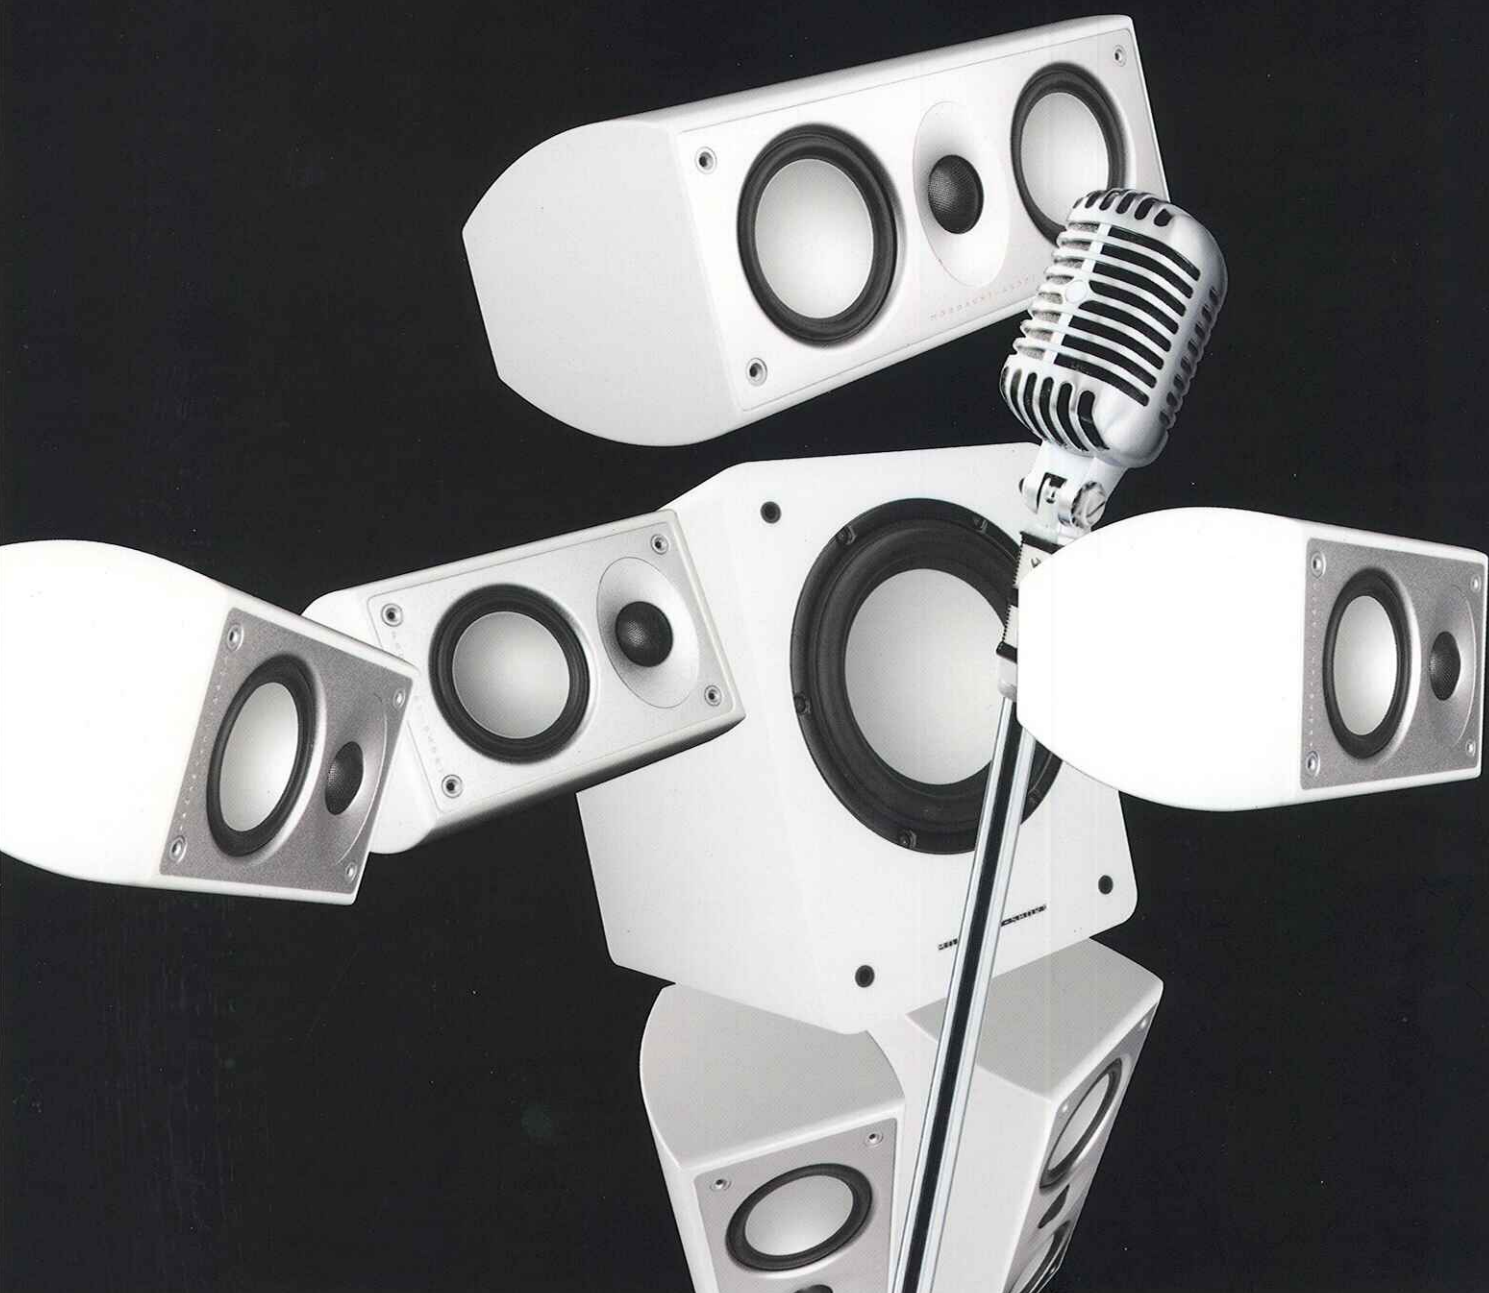

alumni

MORDAUNT-SHORT

The perfect fusion of form and function

Mordaunt-Short's passion for innovative design and advanced voicing techniques means nothing takes the shine off Alumni's performance.

Alumni's small but perfectly formed cabinets blend seamlessly into any listening environment and come in two striking finishes – piano black and white high gloss. Alumni is designed so that each speaker integrates with the next to provide an expansive and truly engaging soundstage. Indeed, Alumni thrives on Mordaunt-Short's stereo speaker pedigree and is equally at home as a 2.1 set-up*. Alumni is an accessible way into high quality hi-fi and home cinema sound reproduction at an incredibly affordable price.

Alumni 2 satellites

Alumni's incredible little satellites use Mordaunt-Short's latest generation 89mm CPC™ mid/bass driver for superior sound reproduction and extremely low distortion. Combined with our renowned 25mm aluminium dome tweeter for razor sharp resolution, you're sure of awesome performance. The curved shape of the cabinet discourages the build up of standing waves for a cleaner and more realistic all round sound, while its simple connection plate features easy fit terminals.

The little speaker with big ideas

Alumni 3 LCR

Encapsulating the needs of style conscious audiophiles is Alumni's dedicated home cinema LCR. Combining the left, centre and right (LCR) channels, this ultra low-profile design sits tightly against walls underneath your latest flat screen. Alumni's LCR adds a new dimension to your video and music collection and offers a huge advance over integrated flat screen speakers.