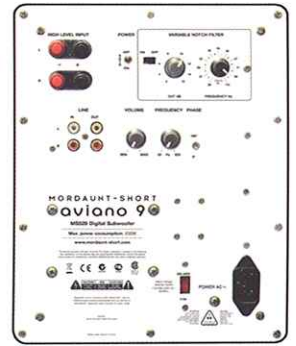

Surround sound speakers