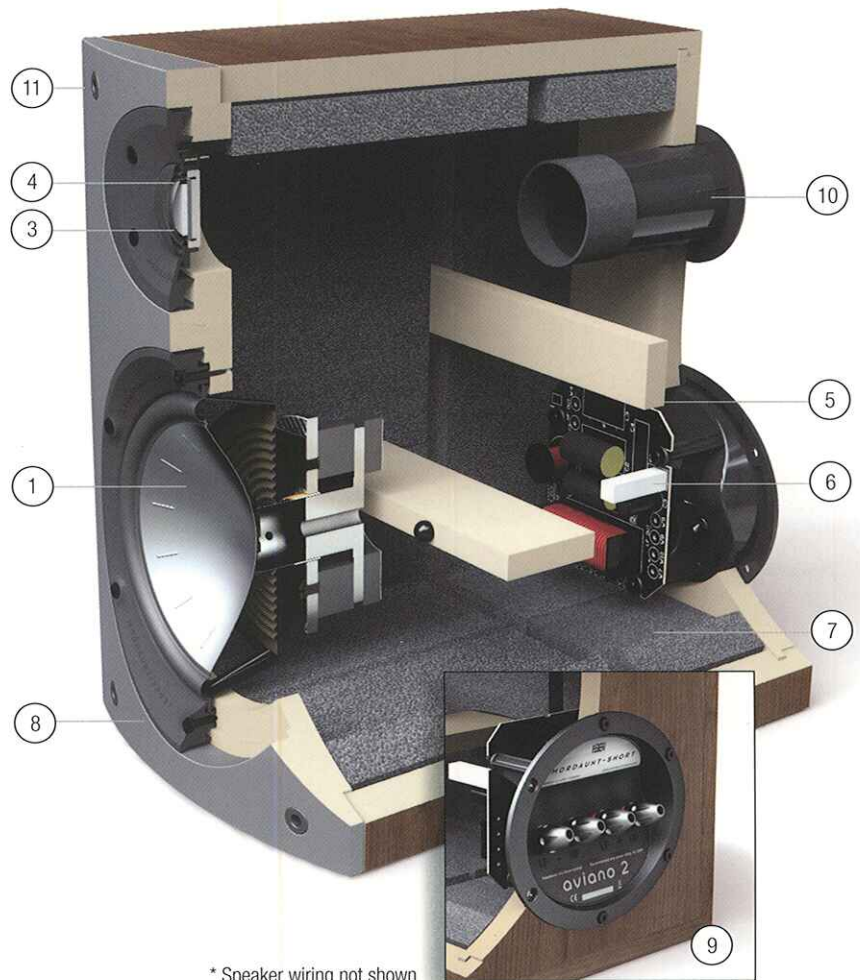

* Speaker wiring not shown

For more information, to meet the developers,
see full specifications and download our free brochures, visit www.mordauntshort.com/aviano

MORDAUNT-SHORT

Mordaunt-Short's policy is one of continuous improvement. Design and specifications are therefore subject to change without prior notice.
Registered Office: Gallery Court, Pilgrimage Street, London SE1 4LL, United Kingdom. Registered in England No. 382381